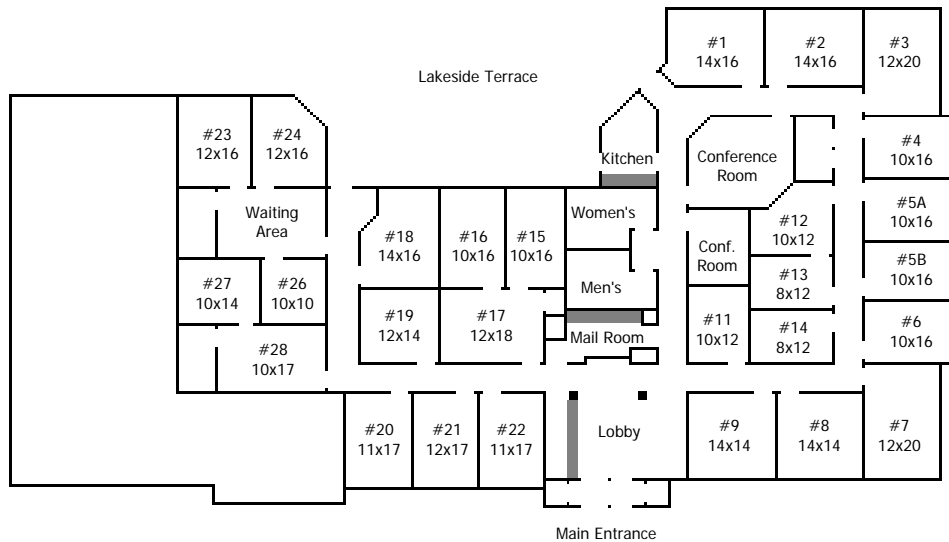

# Plaza Pointe

4901 W. 136th Street | Leawood, KS 66224 | (913) 345-0917

Plaza Pointe is a 45 acre office/retail center located on 135th Street, a major east/west commercial corridor that stretches from Kansas City Missouri to Olathe Kansas and includes the cities of Leawood and Overland Park. Located within easy walking distance are some great restaurants including Bonefish Grill, Gaslight Grill, Ted's Montana Grill, Winstead's and Starbuck's.